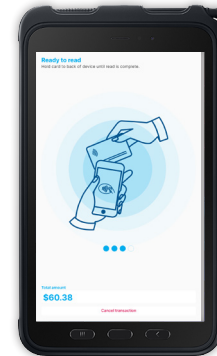

Pay for your ride

1

Get your contactless payment method ready

Contactless debit/credit cards always have a wave-like symbol with 4 curved lines.

2

Tap payment method on the back of device

*Model displayed is Samsung Galaxy Tab Active3. For the NFC locations on Android smartphones, please visit support.payfelix.com/resources

Tap and **hold** payment method to the back of the device until the transaction gets approved.

3

Transaction complete

You may request a receipt via SMS or a physical copy.

VISA

Felix™ Terminal