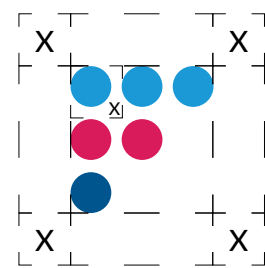

## PRIMARY LOGOTYPES

### White space

### Minimum size

55 px | 20 mm

16 px | 5 mm