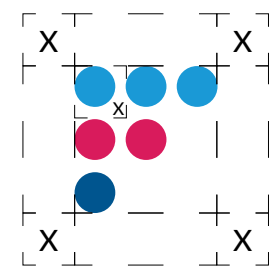

## PRIMARY LOGOTYPES

### White space

### Minimum size

55 px | 20 mm

16 px | 5 mm