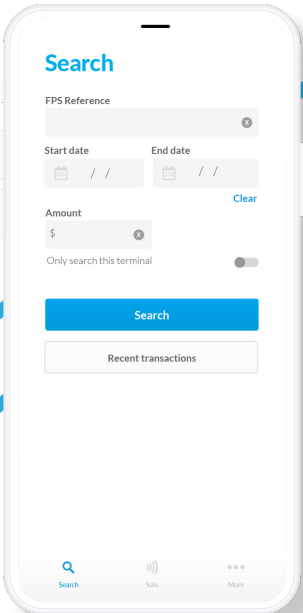

Transaction search