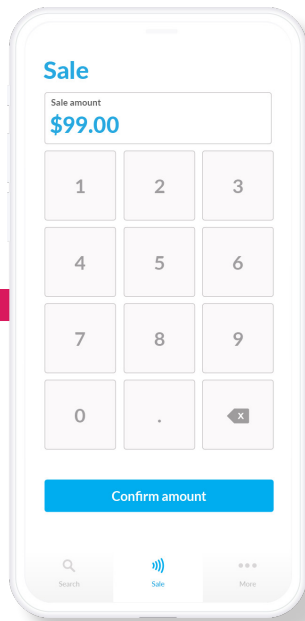

For customers

Felix.Terminal offers new acceptance channels and an improved customer experience by enabling the use of contactless payment methods virtually anywhere.

**Unlimited
terminals**

**Only pay for
transactions**

Take payments anywhere

Felix.Terminal is an android application that transforms your personal smartphone into a payment acceptance terminal, requiring NO additional hardware.

1

Type in the sale amount

2

Customer selects tip