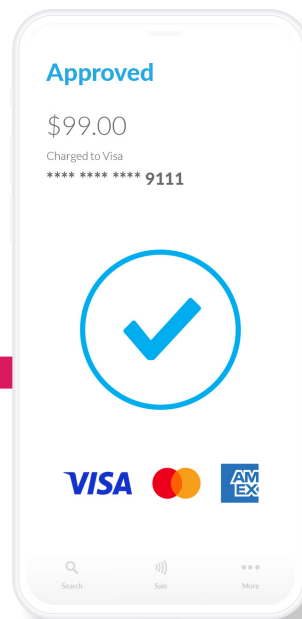

Take payments anywhere

Felix.Terminal is an android application that transforms your personal smartphone into a payment acceptance terminal, requiring NO additional hardware.

1

Type in the sale amount

2

Customer selects tip

3

Hold the card to the back of the device

4

Transaction approved

Who benefits?

The unlimited potential of Felix. Terminal is growing broader as more businesses benefit from new ways to accept payments.

Download
& Go