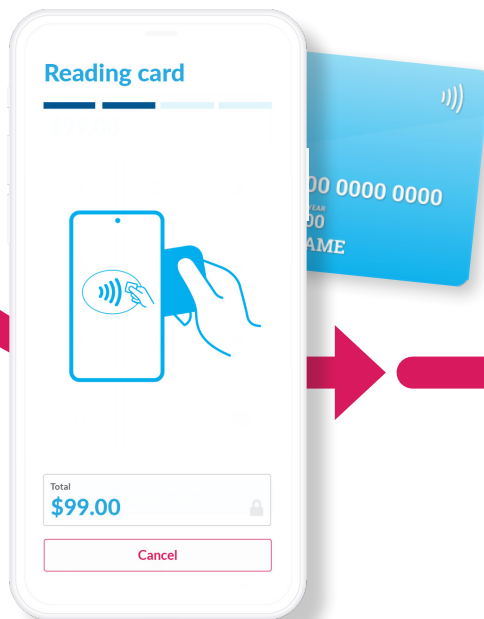

Take payments anywhere

Felix.Terminal is an android application that transforms your personal smartphone into a payment acceptance terminal, requiring NO additional hardware.

1

Type in the sale amount

2

Customer selects tip

3

Hold the card to the back of the device

4

Transaction approved

Who benefits?

The unlimited potential of Felix. Terminal is growing broader as more businesses benefit from new ways to accept payments.

Download
& Go