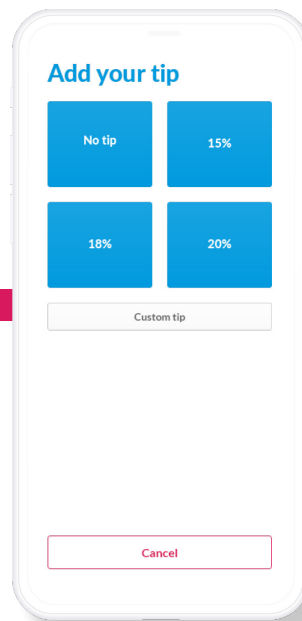

Take payments anywhere

Felix.Terminal is an android application that transforms your personal smartphone into a payment acceptance terminal, requiring NO additional hardware.

1

Type in the sale amount

2

Customer selects tip

3

Hold the card to the back of the device

4

Transaction approved

Who benefits?

The unlimited potential of Felix. Terminal is growing broader as more businesses benefit from new ways to accept payments.

Download
& Go