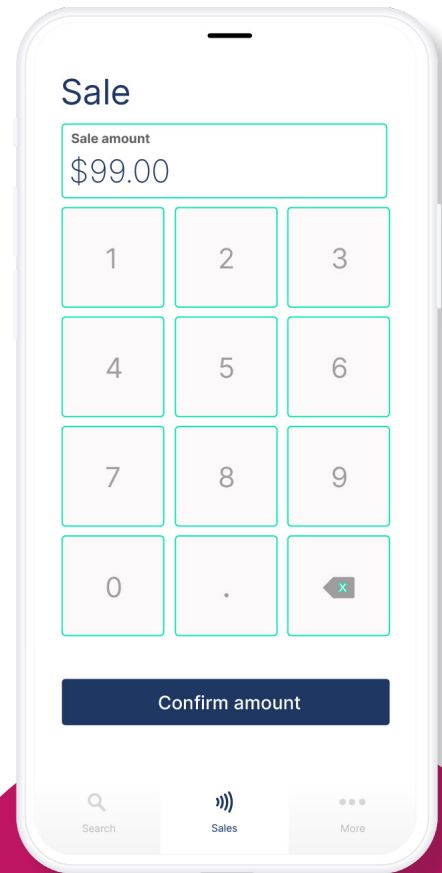

White label
Branding guide

**Payments
made easy**

Flexible branding elements

Felix allows you alter the look and feel of the application to work with your brand.

Logos

Fonts

Colors

Specifications

Logo size – Please supply a bitmap logo no less than 1000px wide or a vector logo (preferably .svg) that we can re-size to the appropriate dimension. When supplying your logo. Please ensure that it can be viewed inside a landscape view with a 5:1 aspect ratio.

1	1	1	1	1
---	---	---	---	---

Icon size – Please supply a bitmap logo no less than 512px wide or a vector logo that we can re-size to the appropriate dimension. When supplying your logo please ensure that it can be viewed inside a landscape view with a 1:1 aspect ratio.

4 colors – Please supply no more than 4 colors using the six digit hexadecimal format: (Example #61ad23)

Font-family – All fonts used in the application must be provided as font files (.ttf, .otf).