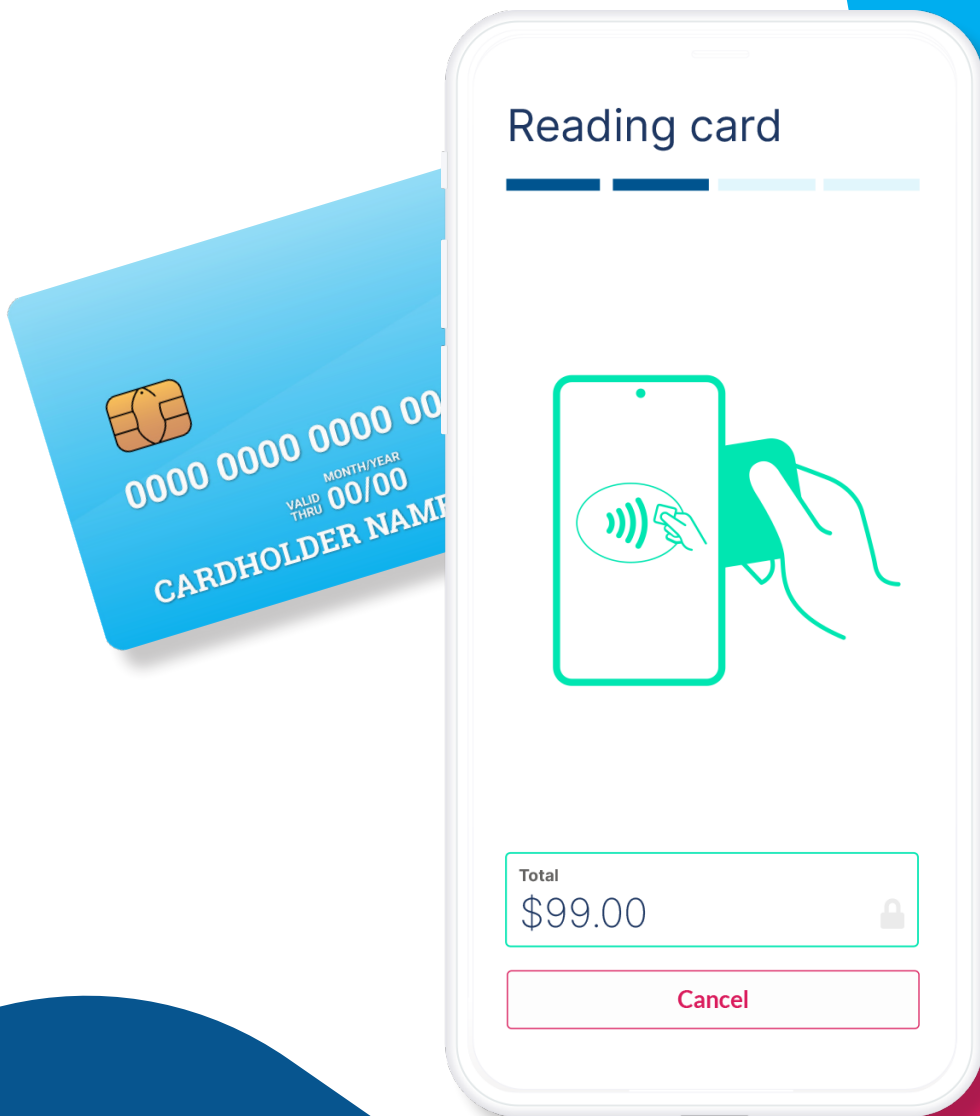

White label
Branding guide

**Payments
made easy**

Flexible branding elements

Felix allows you alter the look and feel of the application to work with your brand.

Logos

Fonts

Colors

Specifications

Logo size – Please supply a bitmap logo no less than 1000px wide or a vector logo (preferably .svg) that we can re-size to the appropriate dimension. When supplying your logo. Please ensure that it can be viewed inside a landscape view with a 5:1 aspect ratio.

1	1	1	1	1
---	---	---	---	---

Icon size – Please supply a bitmap logo no less than 512px wide or a vector logo that we can re-size to the appropriate dimension. When supplying your logo please ensure that it can be viewed inside a landscape view with a 1:1 aspect ratio.